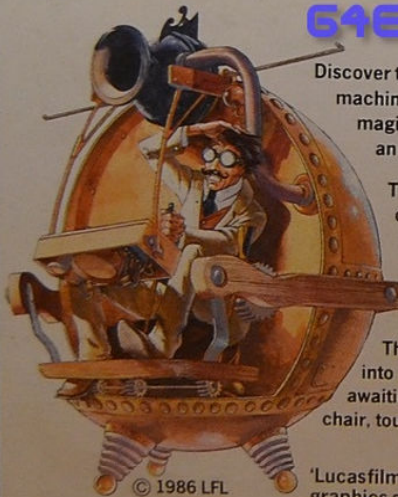

SCIENTIFIC CURIOSITY OR PASSPORT TO A MAGICAL DIMENSION?

© 1986 LFL

© 1986 LFL

64ER ONLINE

© 1986 LFL

Discover the secrets of The Eidolon, a mysterious 19th century machine crafted of wood and brass, powered by the forces of magic. If you can control the energies of this ancient apparatus, an unseen world is yours to explore.

The inventor of this strange device disappeared without a trace over a hundred years ago but his sketches and notes describe an underground world populated by curious magical creatures and ferocious Guardian Dragons. Create and capture fireballs of magical energies which can transform them one into another.

The powerful forces that propelled The Eidolon and its inventor into another dimension still pulse through its quaint frame, awaiting another daring adventurer to climb into the pilot's chair, touch the controls, activate its power...